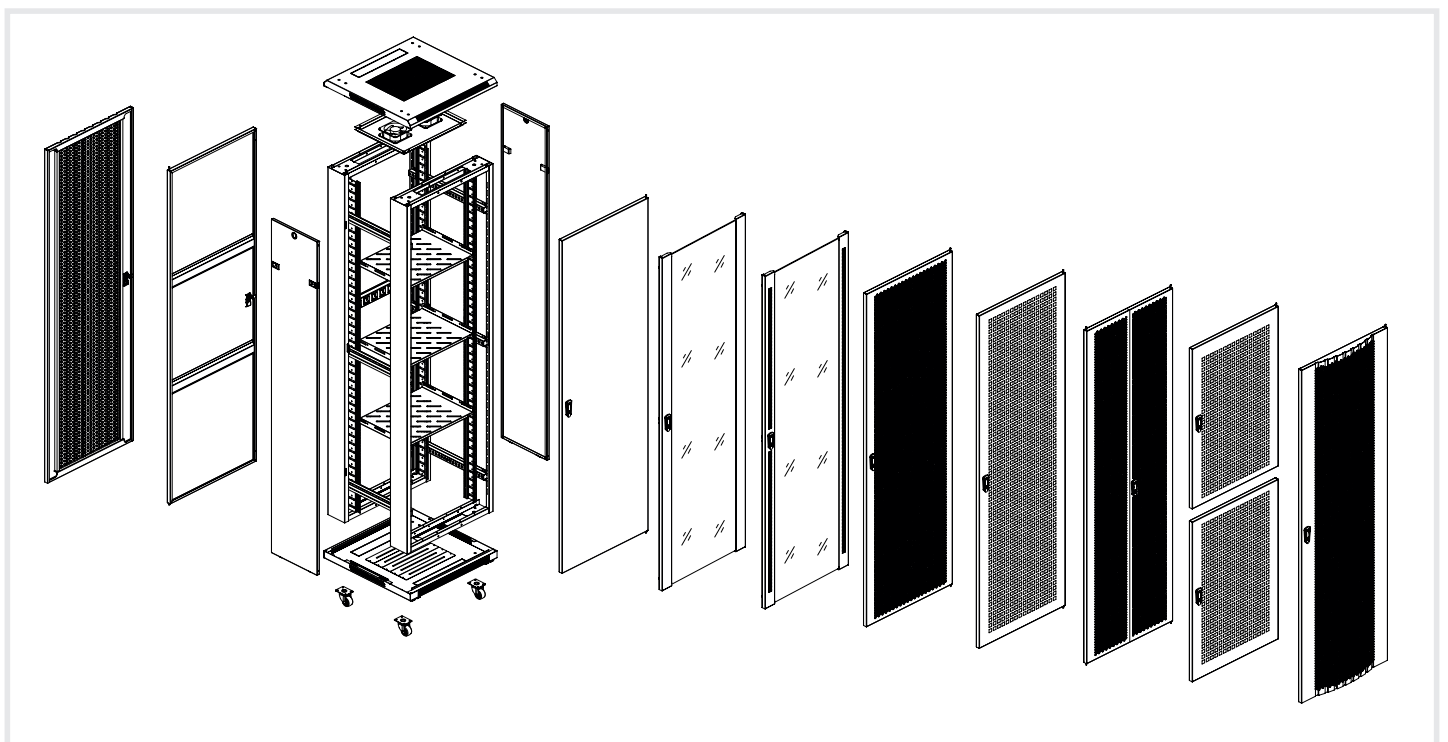

Applications:

Widely used in network system, educational system, broadcasting system and telecommunication system. Suitable for placing server computer and precision electronic equipments

SI#	Specification	Quantity	Material
1	Top cover	1	Powder coated 1.2mm cold rolled steel
2	Frame (nine-fold section teel)	2	Powder coated 1.2mm cold rolled steel
3	Front door	1	Powder coated 1.2mm cold rolled steel
4	Side panel	4	Powder coated 1.2mm cold rolled steel
5	Rear door	1	Powder coated 1.2mm cold rolled steel
6	Lock	1	-----
7	Mounting ail	6	Powder coated 2.0mm cold rolled steel
8	Mounting angl	4	Powder coated 1.2mm cold rolled steel
9	Bo om plate	6	Powder coated 1.2mm cold rolled steel
10	Spacer	2	Width 800mm
11	Fixed shelf	1	Powder coated 1.2mm cold rolled steel
12	Heavy duty castors	4	-----
13	Feet	4	-----
14	Cage and nuts	40	20pcs under 32U
15	Fan	4	2 fans for 600mm depth
16	6-way power strip	1	-----
17	Wrench	1	-----

STRUCTURAL

FREE STANDING CABINETS