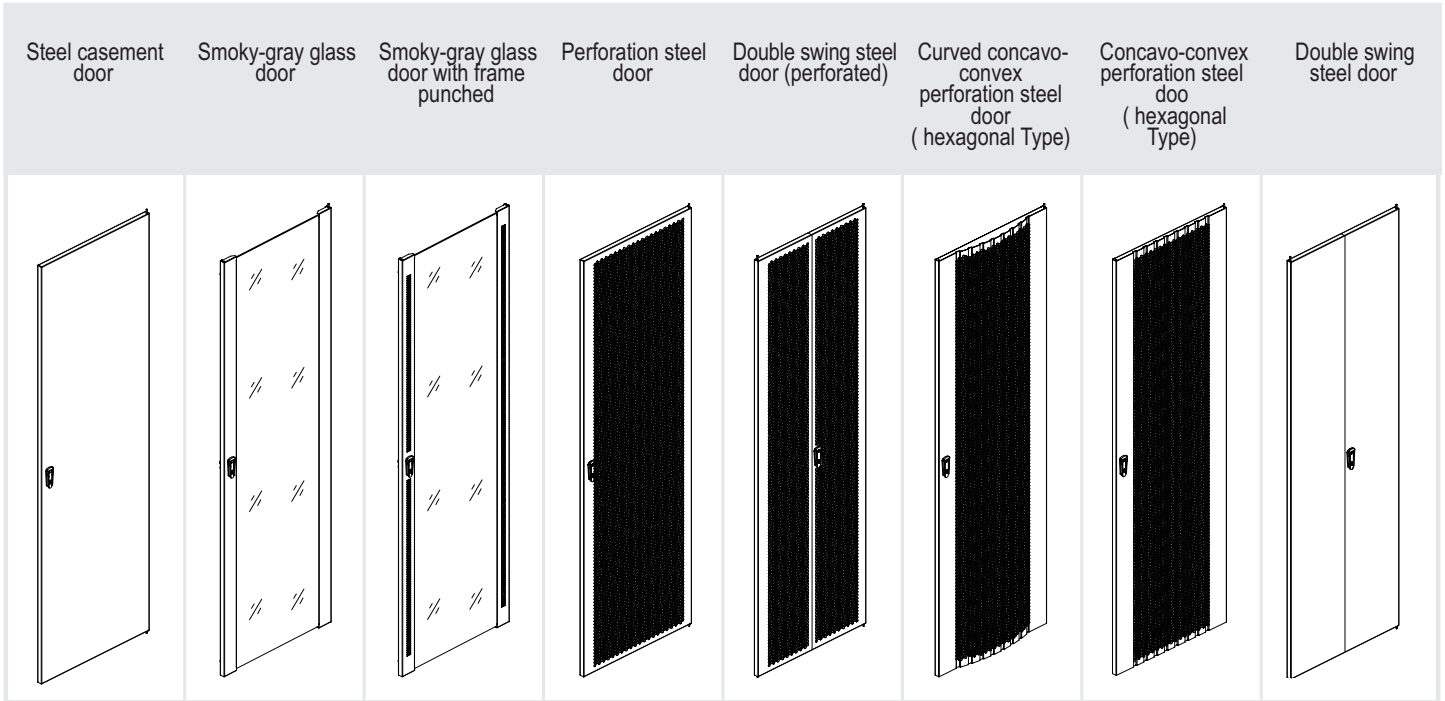

DOORS

600mm Wide

PART NUMBER	WIDTH MM	DEPTH MM	HEIGHT MM	HEIGHT U	CARTON SIZE	VOLUME
TL-FS-1266	600	600	722	12	630 x 630 x 760	0.30
TL-FS-1268		800			630 x 830 x 760	0.40
TL-FS-1566	600	600	855	15	630 x 630 x 890	0.35
TL-FS-1568		800			630 x 830 x 890	0.53
TL-FS-1866	600	600	988	18	630 x 630 x 1020	0.40
TL-FS-1868		800			630 x 830 x 1020	0.53
TL-FS-2266	600	600	1166	22	630 x 630 x 1200	0.48
TL-FS-2268		800			630 x 830 x 1200	0.63
TL-FS-22610		1000			630 x 1030 x 1200	0.78
TL-FS-2766	600	600	1388	27	630 x 630 x 1420	0.56
TL-FS-2768		800			630 x 830 x 1420	0.74
TL-FS-27610		1000			630 x 1030 x 1420	0.92
TL-FS-3266	600	600	1610	32	630 x 630 x 1640	0.65
TL-FS-3268		800			630 x 830 x 1640	0.86
TL-FS-32610		1000			630 x 1040 x 1640	1.07
TL-FS-3766	600	600	1833	37	630 x 630 x 1860	0.74
TL-FS-3768		800			630 x 830 x 1860	0.97
TL-FS-37610		1000			630 x 1040 x 1860	1.22
TL-FS-4266	600	600	2055	42	630 x 630 x 2080	0.83
TL-FS-4268		800			630 x 830 x 2080	1.09
TL-FS-42610		1000			630 x 1040 x 2080	1.36
TL-FS-4766	600	600	2277	47	630 x 630 x 2300	0.91
TL-FS-4768		800			630 x 830 x 2300	1.20
TL-FS-47610		1000			630 x 1040 x 2300	1.51

FREE STANDING CABINETS