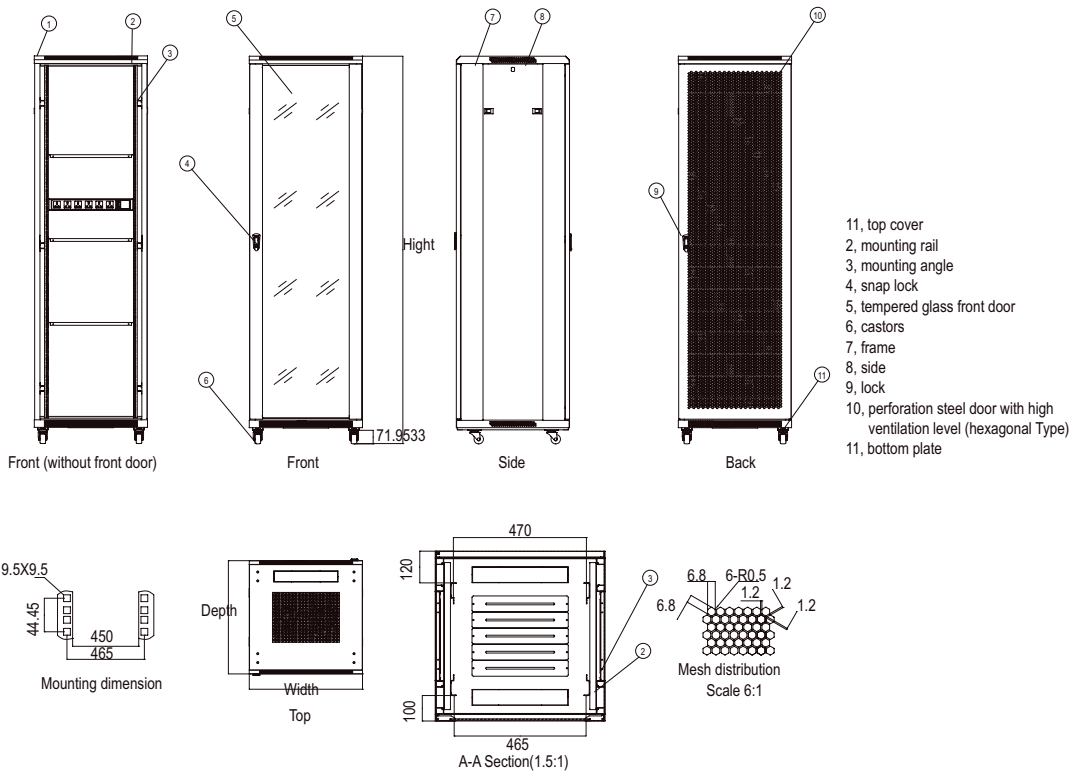

DIMENSION (WIDTH 600 MM)

DIMENSION (WIDTH 800 MM)